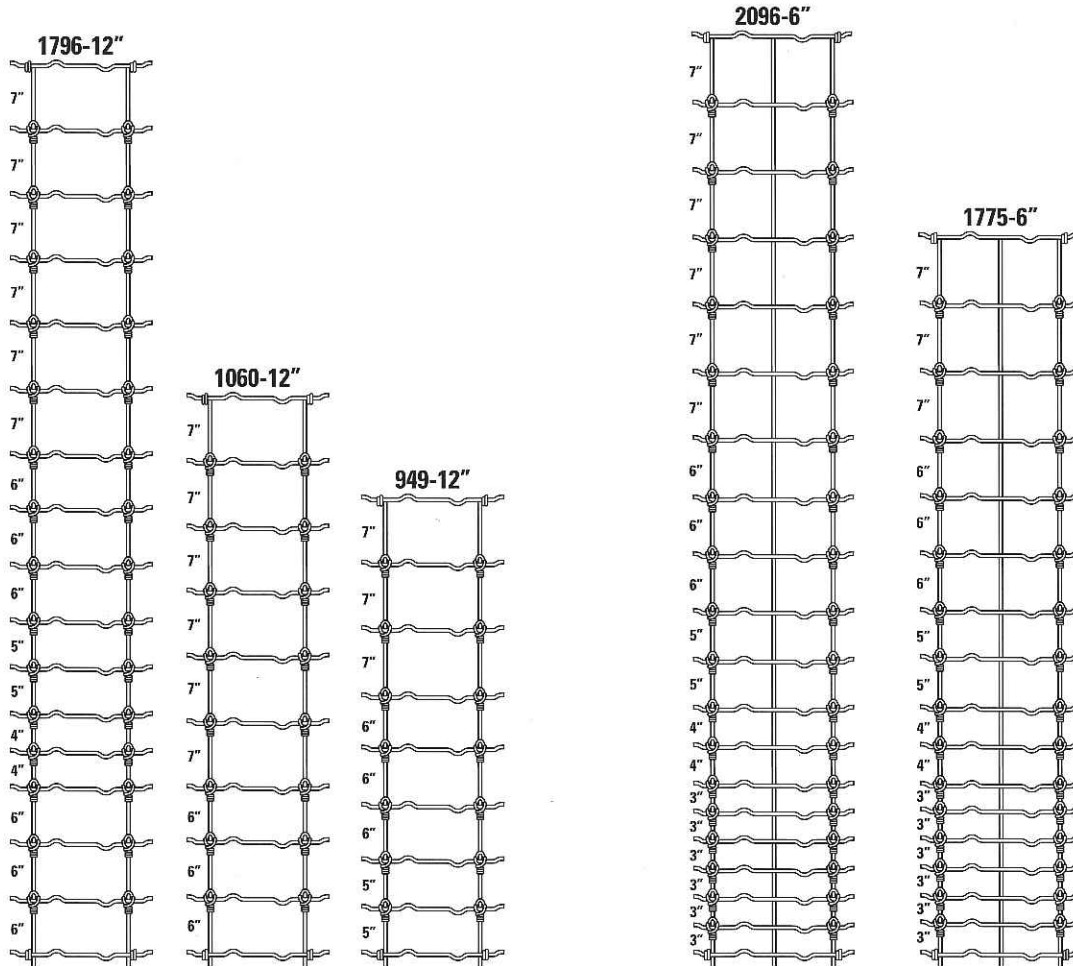

**FIXED KNOT GAME & CATTLE FENCE**

	LINE WIRES	HEIGHT (in.)	STAY WIRE SPACING	ROLL LENGTH (ft.)	LABEL DESCRIPTION	WEIGHT (lbs.)
33110	9	49"	6"	330'	949-6-330	188
33111	10	60"	6"	330'	1060-6-330	217
33112	12	48"	6"	330'	1248-6-330	228
33113	17	75"	6"	330'	1775-6-330	337
33114	18	86"	6"	330'	1886-6-330	367
33115	17	96"	6"	330'	1796-6-330	367
33116	20	96"	6"	330'	2096-6-330	409
33117	13	48"	6"	330'	1348-6-330	243
33118	15	61"	6"	330'	1561-6-330	289
33119	8	42"	6"	330'	842-6-330	158
33120	15	42"	6"	330'	1584-6-330	309
33122	13	75"	6"	330'	1375-6-330	269
33124	18	82"	6"	330'	1882-6-330	350
33210	9	49"	12"	330'	949-12-330	133
33211	10	48"	12"	330'	1048-12-330	142
33213	17	75"	12"	330'	1775-12-330	243
33215	17	96"	12"	330'	1796-12-330	258
33216	20	96"	12"	330'	2096-12-330	292
33217	13	48"	12"	330'	1348-12-330	178
33218	15	61"	12"	330'	1561-12-330	210
33219	8	42"	12"	330'	842-12-330	117
33220	15	84"	12"	330'	1584-12-330	225
33310	9	49"	12"	660'	949-12-660	266
33311	10	60"	12"	660'	1060-12-660	305
33312	12	48"	12"	660'	1248-12-660	333
33316	20	96"	12"	660'	2096-12-660	583
33317	8	42"	12"	660'	842-12-660	253
33319	8	42"	12"	660'	842-12-660	233
33321	15	96"	12"	660'	1596-12-660	449
33322	13	75"	12"	660'	1375-12-660	377

FIXED KNOT GAME & CATTLE FENCE LINE & STAY WIRE

Common Line & Stay Wire

The spacing of the line wires will vary according to the end use. Generally, the spacing is narrower at the bottom and increases in size toward the top of the fence. This is designed to keep smaller animals in or out of the fenced area. The Stay Wires (vertical wires) are most commonly spaced at 6" or 12" apart.