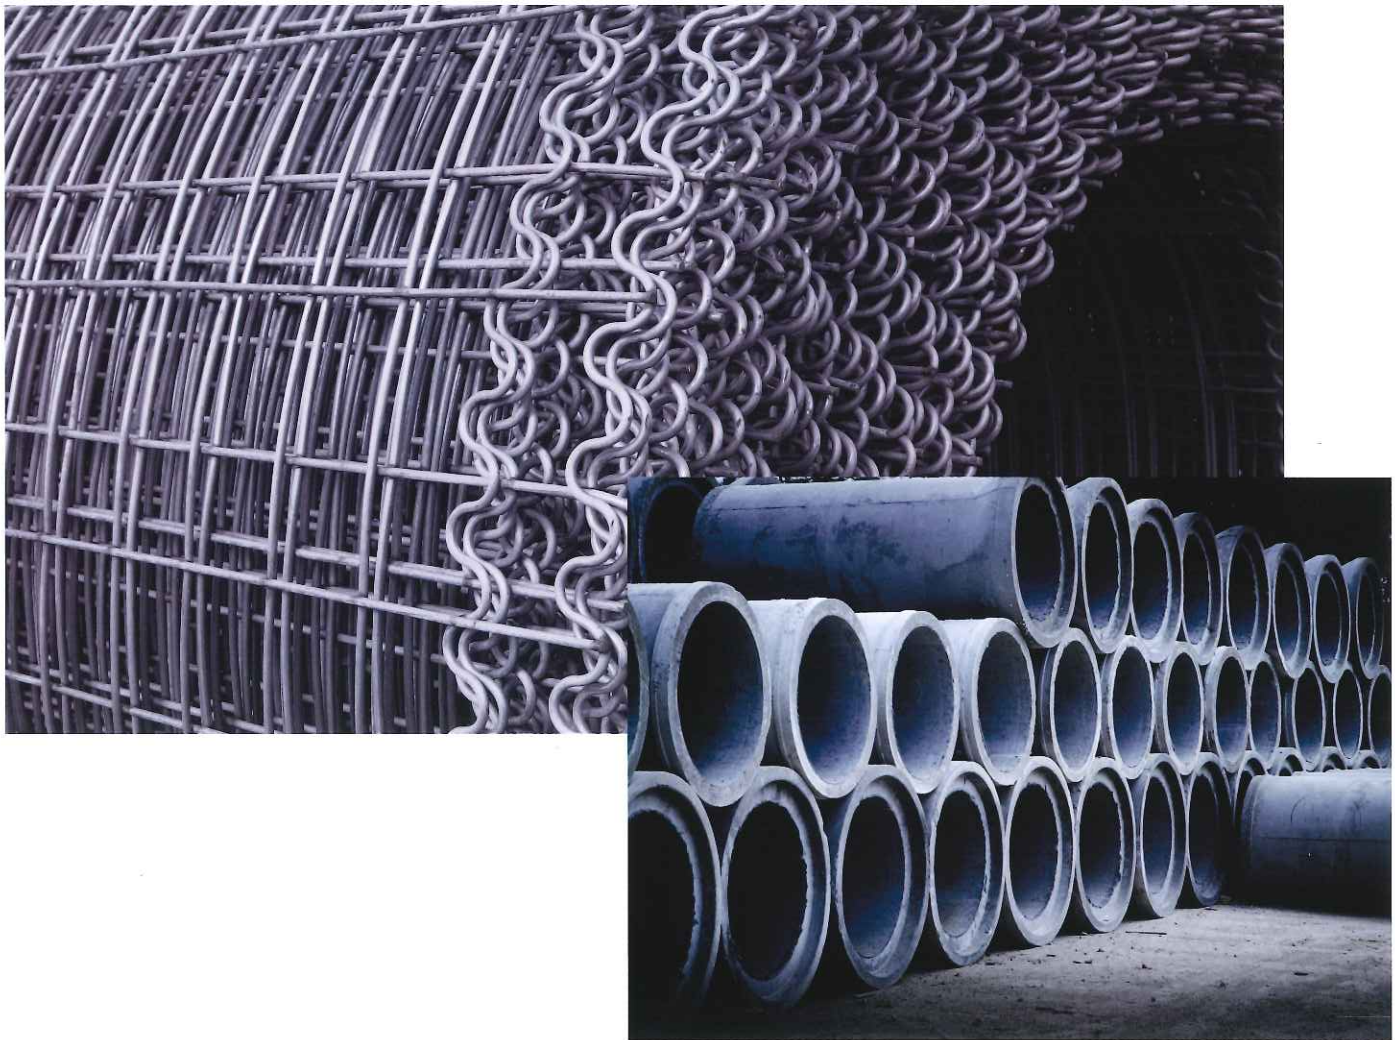

TREE ISLAND STEEL

PIPE MESH & FLEXICAGE

Tree Island Steel Pipe Mesh and Flexicage Mesh products are available for all standard pipe formats. Flexicage allows the formation of the bell to be flared to your exact dimensions. Box culvert mesh is also available in rolls, and a variety of flat sheet configurations.

Available coatings: Galvanized and bright wire.

ISO 9001 CERTIFIED

sales@treeisland.com
CANADA: 1-800-663-0955

UNITED STATES: 1-800-255-6974

www.treeisland.com