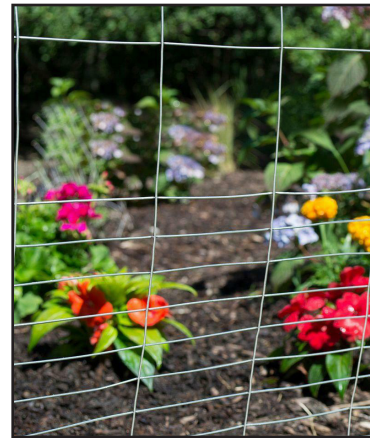

GARDEN FENCE

Easy to work with, this lightweight welded fence is perfect for enclosing gardens. Variable spacing design keeps the smallest of animals away from plants. Ideal for tomato cages; the fruit is easily accessible through the larger gaps in the upper mesh.

GARDEN FENCE									
Item #	Style	# Line Wires	Height	Spacing	Wire Gauge	Roll Length	Roll Weight (lb)	Rolls/ Pallet	UPC
57443G	1835-4-14	18	35"	1" / 4"	14	50'	23	25	95832302743